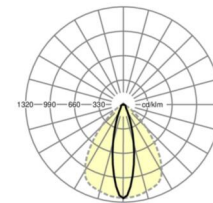

CHARACTERISTICS

Order number	19520004150
EAN number	4020863429097
Commodity code	94051190
Certification mark	IP 20, Protection class I, ENEC10 VDE, F, HACCP DIN10500/Food/IFS-application-related suitability/BRC, Indoor, CE
Impact resistance (IK rating)	IK03 (-20°C bis 35°C)
Ambient temperatur	ta -20°C to 35°C
Warranty period	5 years
State funding programs	BEG - Federal funding for efficient buildings (valid only for Germany)

ELECTRICAL ENGINEERING

Controller	Electronic driver (1 pcs.)
System output	24W
Mains voltage	230V/50Hz
Energy efficiency class/light source	B

LIGHTING TECHNOLOGY

Placement	LED, Colour rendering/Light colour CRI ≥ 80 / 6500K
Colour tolerance (MacAdam)	3SDCM
Nominal luminous flux	4430lm
LED service life	50000h L80/B10 (Tq 35°C), 70000h L80/B50 (Tq 35°C)
Luminaire luminous efficiency	186lm/W
Beam angle	25° (C0) / 100° (C90)
UGR lat./long.	15.5 / 20.8

MECHANICS

Housing colour	traffic white RAL 9016
Dimensions (LxWxDxH)	1531mm x 55mm x 37mm
Weight (net)	1.65kg
Type of installation	Mounting rail system installation, Light structure

Dimensions

L	1531 mm	Length
B	55 mm	Width
H	37 mm	Height

DEEP-LINK

<https://www.regiolux.de/en/article/19520004150>

Reference	LED 4000lm 865
ηLB	100 %
Φ ↓/↑	98 % / 2 %
UGR lat./long.	15.5 / 20.8